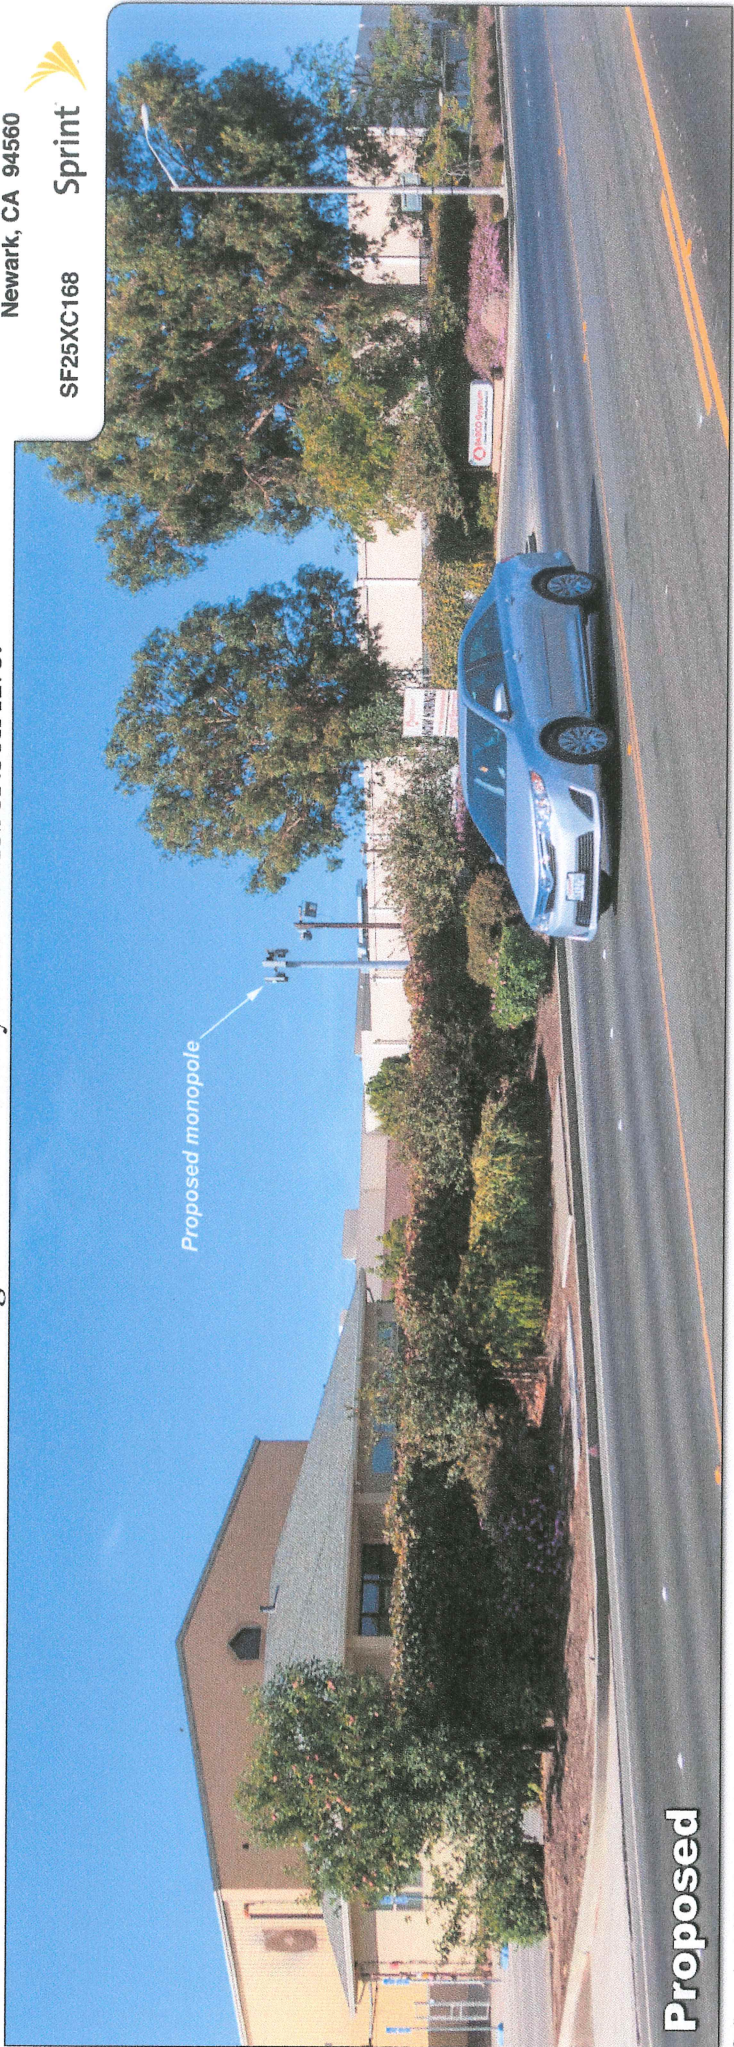

Cherry Industrial
6590 Central Ave
Newark, CA 94560

Aerial photograph showing the viewpoints for the photosimulations.

Existing

Photosimulation of the view looking west from Cherry Street at Robertson Ave.

Cherry Industrial
6590 Central Ave
Newark, CA 94560

SF25XC168

Sprint

Proposed

Existing

Cherry Industrial
6590 Central Ave
Newark, CA 94560

Sprint

SF25XC168

Photosimulation of the view looking east from Central Ave.

Proposed

Existing

Photosimulation of the view looking southwest from Lobelia Drive across Manzanita Street.

Cherry Industrial
6590 Central Ave
Newark, CA 94560