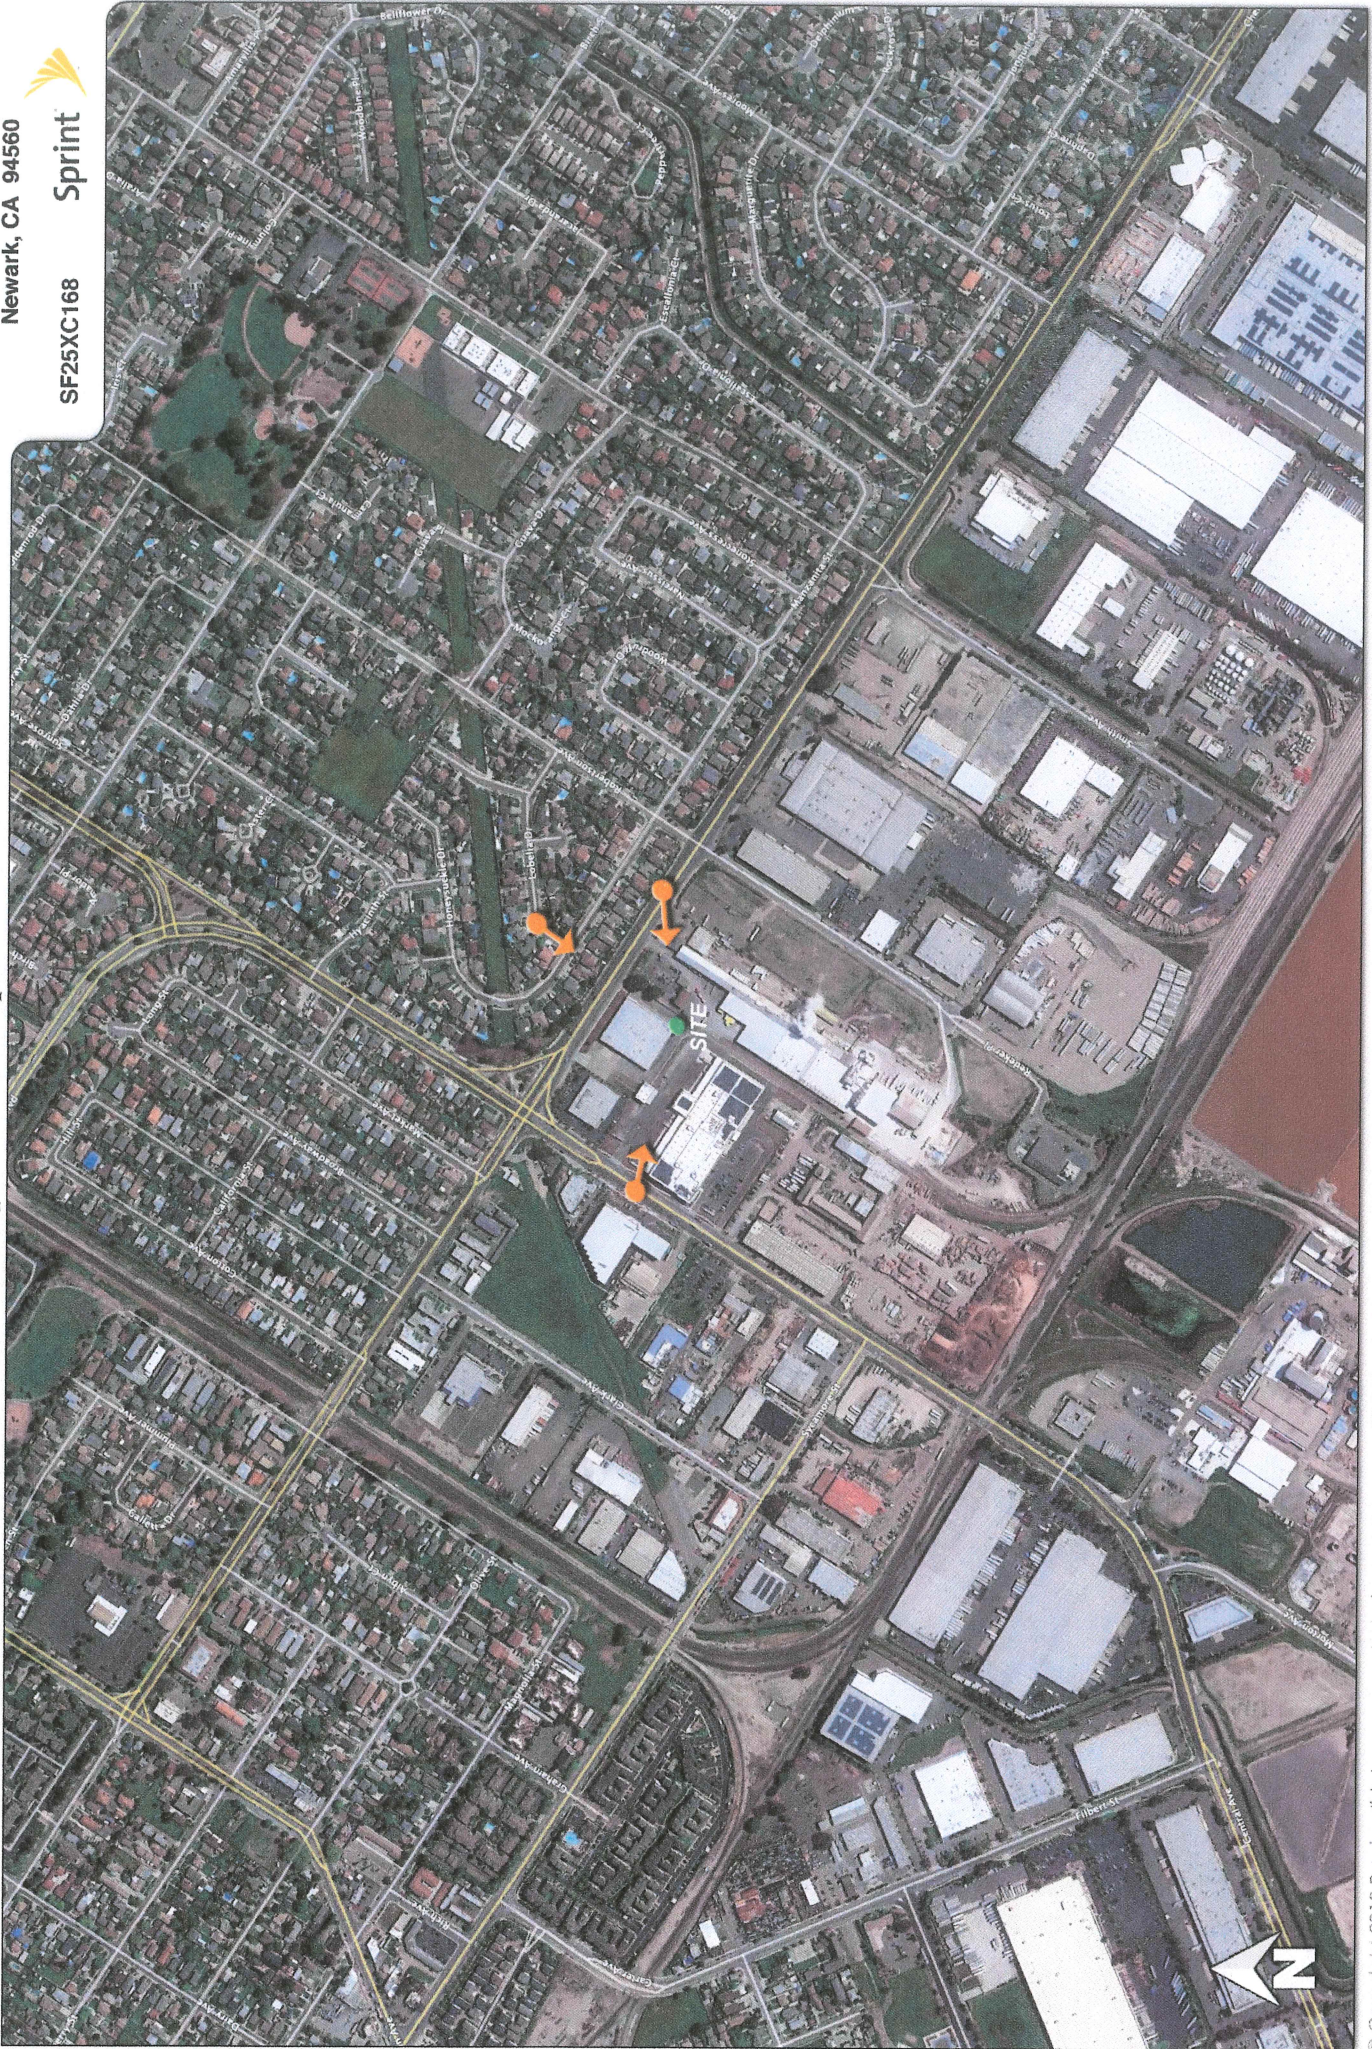

Cherry Industrial
6590 Central Ave
Newark, CA 94560

Aerial photograph showing the viewpoints for the photosimulations.

Existing

Photosimulation of the view looking west from Cherry Street at Robertson Ave.

Cherry Industrial
6590 Central Ave
Newark, CA 94560

SF25XC168

Sprint

Proposed

Existing

Cherry Industrial
6590 Central Ave
Newark, CA 94560

Sprint

SF25XC168

Photosimulation of the view looking east from Central Ave.

Proposed

Existing

Photosimulation of the view looking southwest from Lobelia Drive across Manzanita Street.

Cherry Industrial
6590 Central Ave
Newark, CA 94560