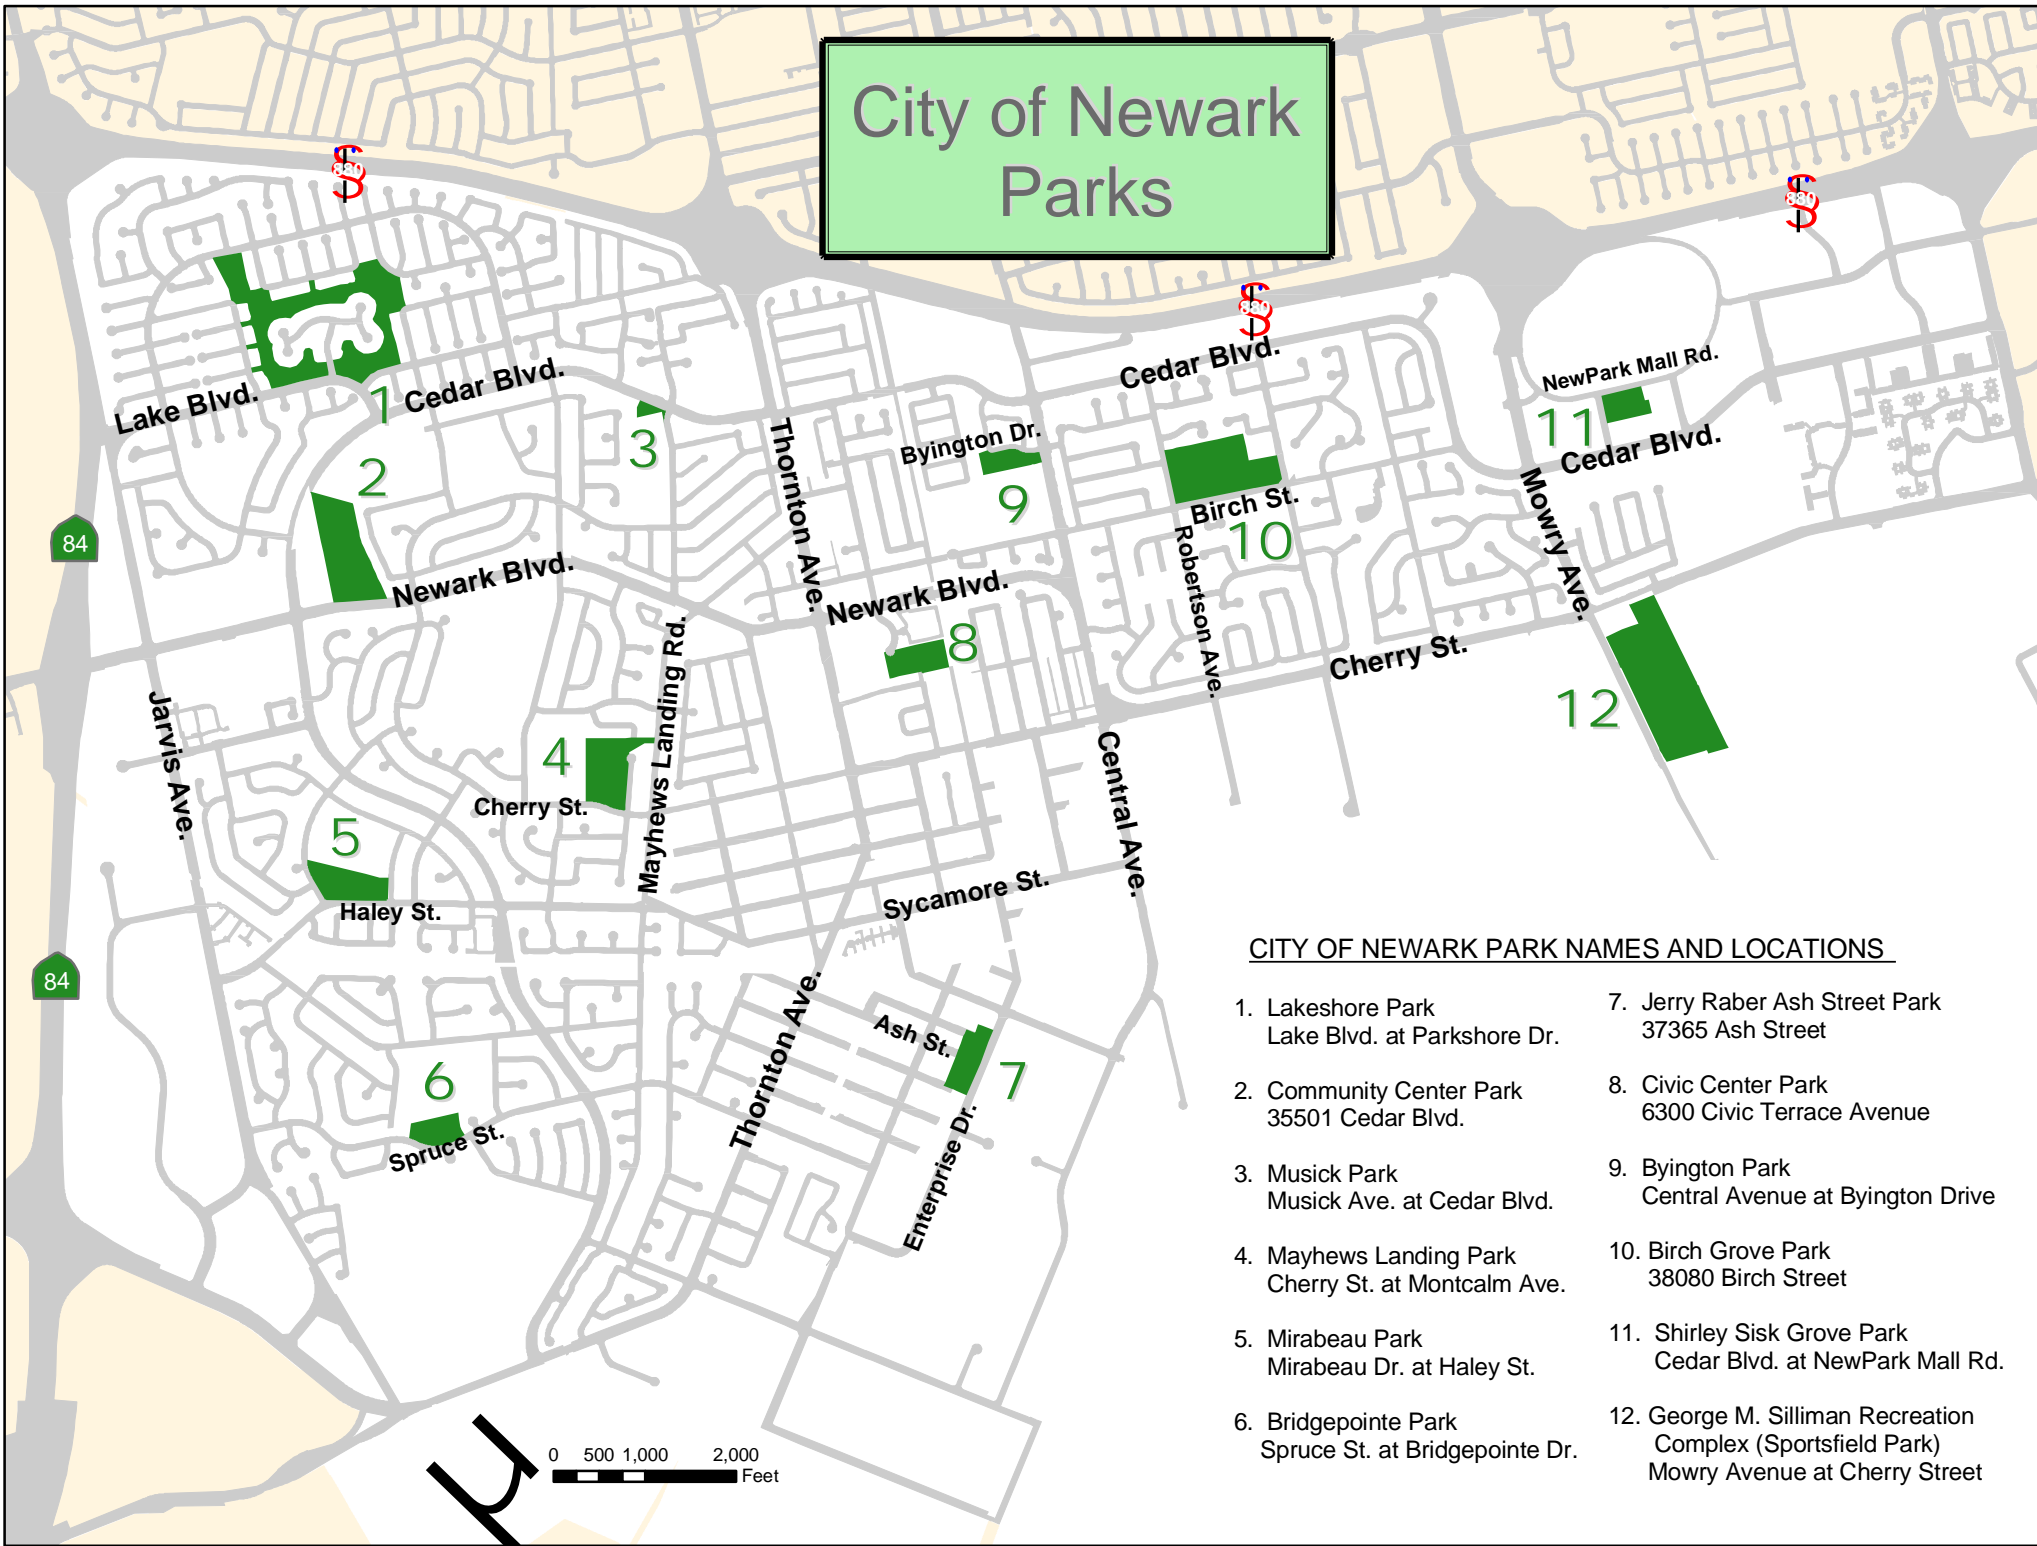

# City of Newark Parks

## CITY OF NEWARK PARK NAMES AND LOCATIONS

- |  |  |
|--|--|
| 1. Lakeshore Park<br>Lake Blvd. at Parkshore Dr.       | 7. Jerry Raber Ash Street Park<br>37365 Ash Street   |
| 2. Community Center Park<br>35501 Cedar Blvd.          | 8. Civic Center Park<br>6300 Civic Terrace Avenue  |
| 3. Musick Park<br>Musick Ave. at Cedar Blvd.           | 9. Byington Park<br>Central Avenue at Byington Drive   |
| 4. Mayhews Landing Park<br>Cherry St. at Montcalm Ave. | 10. Birch Grove Park<br>38080 Birch Street   |
| 5. Mirabeau Park<br>Mirabeau Dr. at Haley St.          | 11. Shirley Sisk Grove Park<br>Cedar Blvd. at NewPark Mall Rd.                                   |
| 6. Bridgepointe Park<br>Spruce St. at Bridgepointe Dr. | 12. George M. Silliman Recreation<br>Complex (Sportsfield Park)<br>Mowry Avenue at Cherry Street |