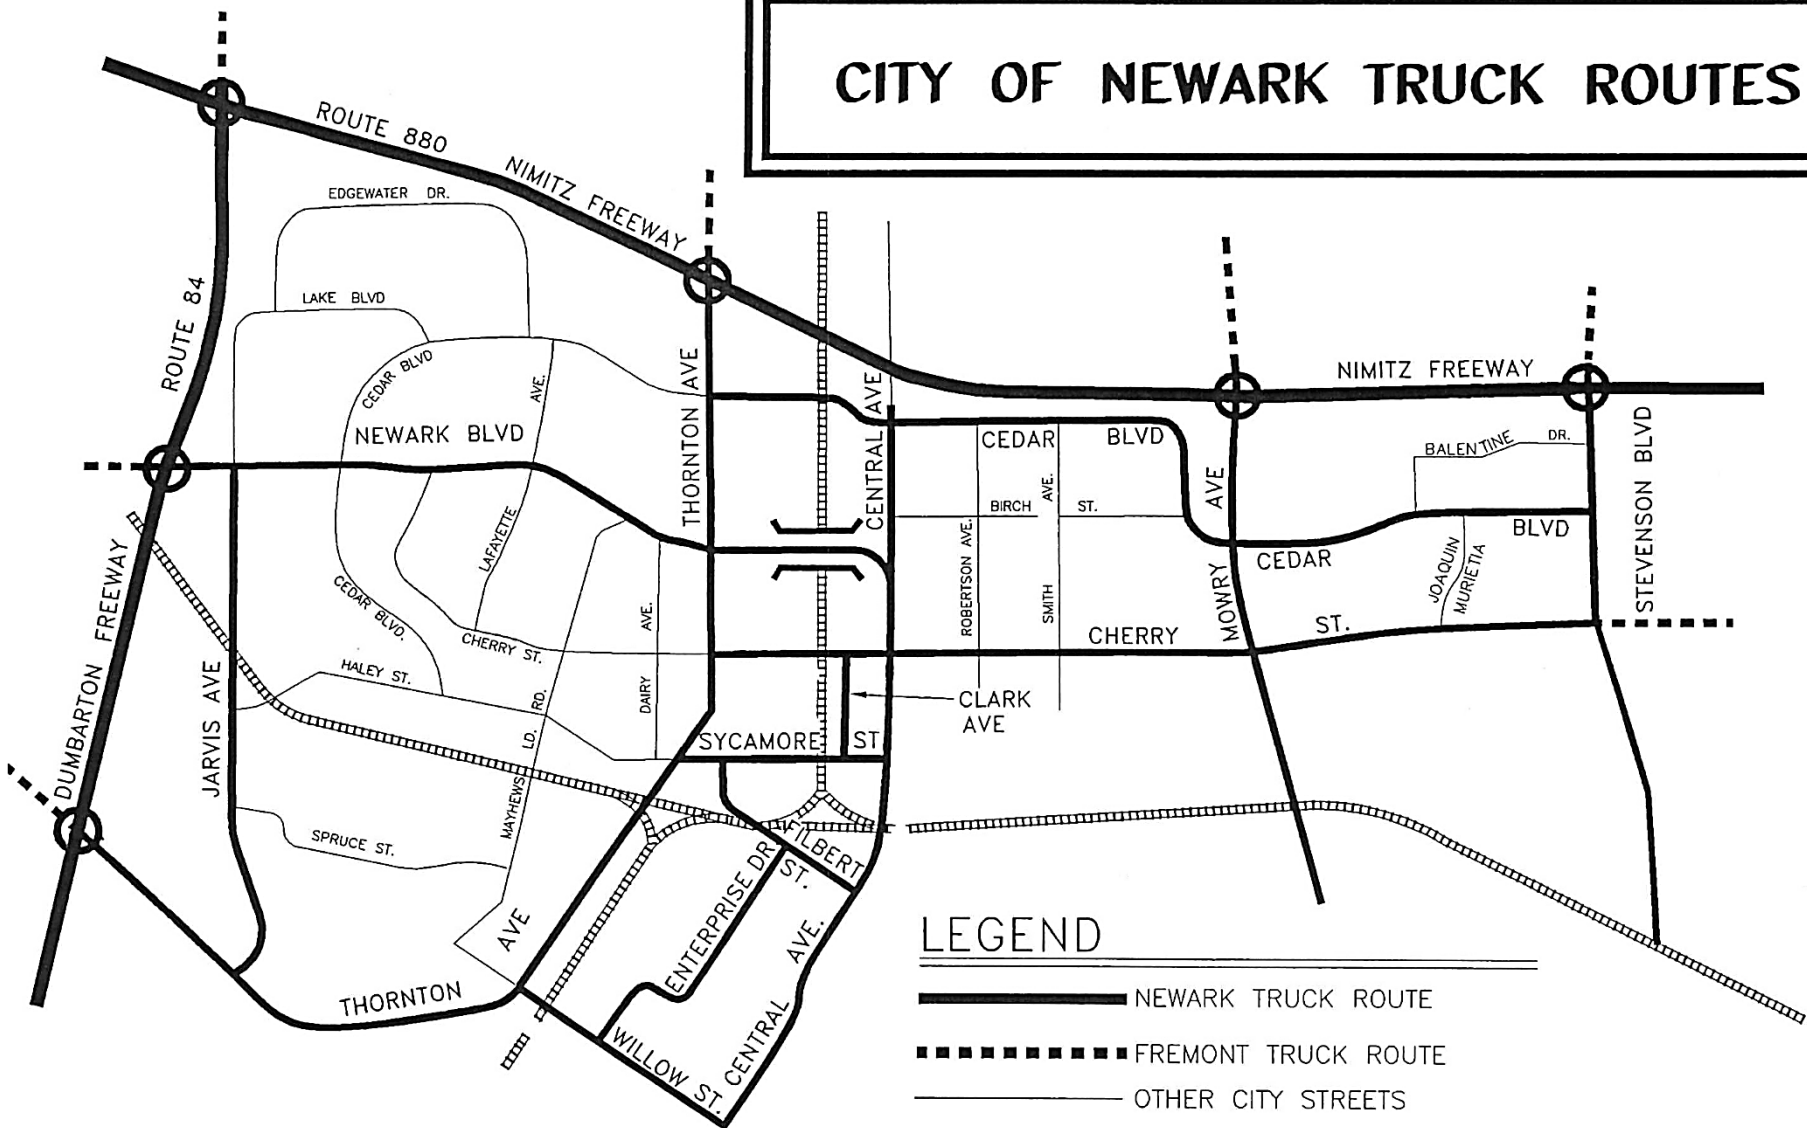

# CITY OF NEWARK TRUCK ROUTES

## LEGEND

- NEWARK TRUCK ROUTE
- FREMONT TRUCK ROUTE
- OTHER CITY STREETS
- RAILROADS
- FREEWAY AND INTERCHANGES

Height Limit: 16'  
 Width Limit: 12'  
 Length Limit: 120'

*\*Pilot car needed for measurements over these limits*  
 For more info, please email [public.works@newark.org](mailto:public.works@newark.org)